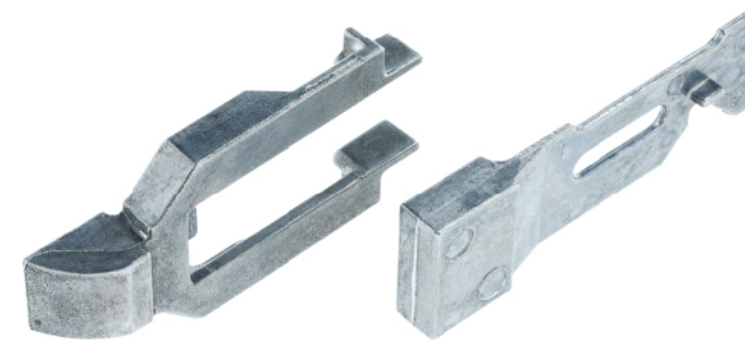

KNOCKOUT VALUE

10 x CHROME

10 x WHITE

10 x SATIN
CHROME

LOCK PROUDLY MADE IN
SOUTH AFRICA

SOLID CAST ALUMINIUM
SPRINGBOLT & DEADBOLT

EUREKA **FORT KNOX**

For more information, contact us at +27 (0) 11 471 0897

Call your Eureka rep today!

Convenient access panel:
Reverse lock orientation
quickly and simply